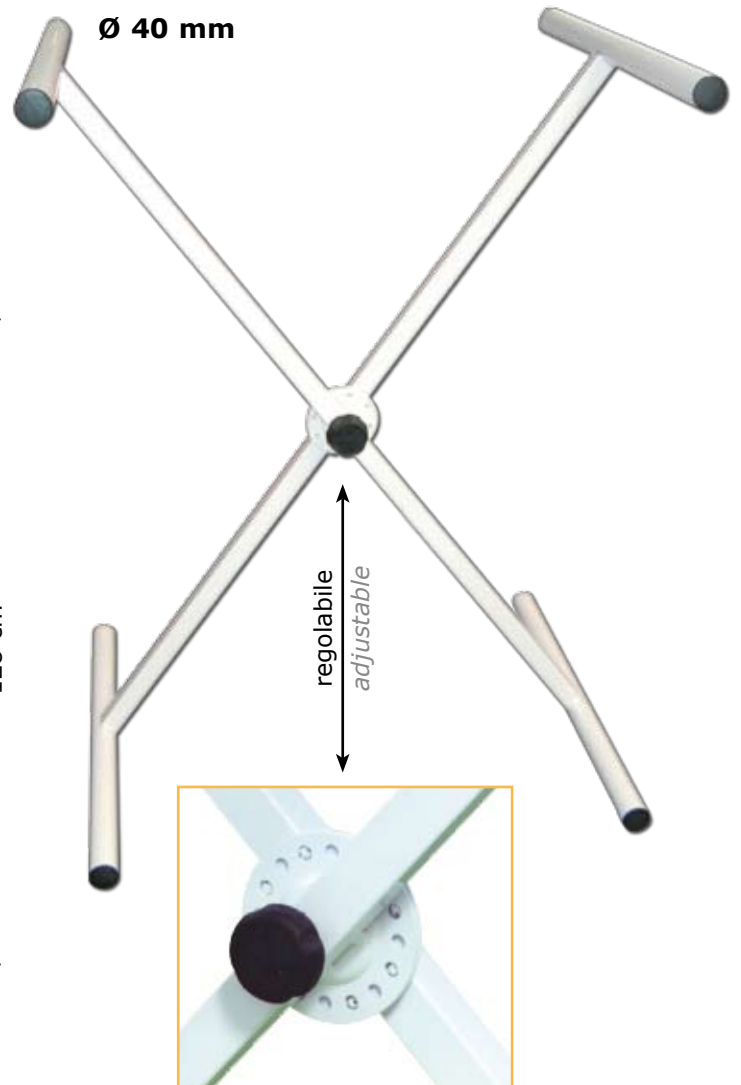

cod. 10 93 00 10 12

Cavalletto a X

- > portata massima 120 kg
- > altezza regolabile

"X"-shaped stand

- > max capacity 120 kg
- > adjustable height

conf. da 2 pz
set of 2 pcs

kg 9

Packing dimensions
conf. 2 pz. set 2 pcs
cm 135 x 65 x 21

cod. 10 93 03 00 02

Ø int. 34 mm Ø ext. 60 mm

Tubo in gomma
Rubber hose