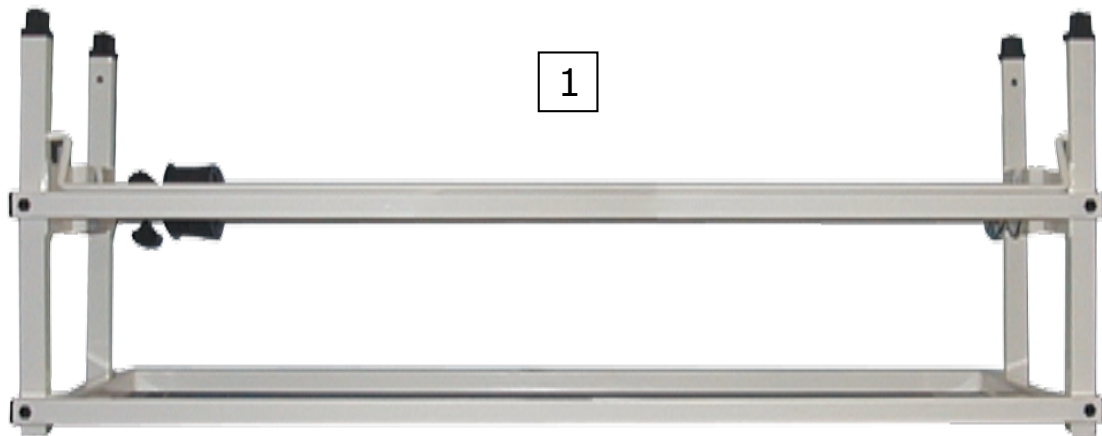

MADE IN MONALDI  
ITALY

cod. 12 20 12 90 13

**Supporto porta  
rotolo mod. M36**  
a muro impilabile

**Wall roll support  
mod. M36**  
pilabile

 Packing dimensions  
cm 115 x 39 x 8,5  kg 15

1

+

1

+

1

+

1

+

+ **KIT**

OPTIONAL

cod. 12 20 11 00 29

Kit no. 2 ruote e no. 2 piedini  
per supporto M36

Set of no. 2 wheels and  
no. 2 feet for support M36