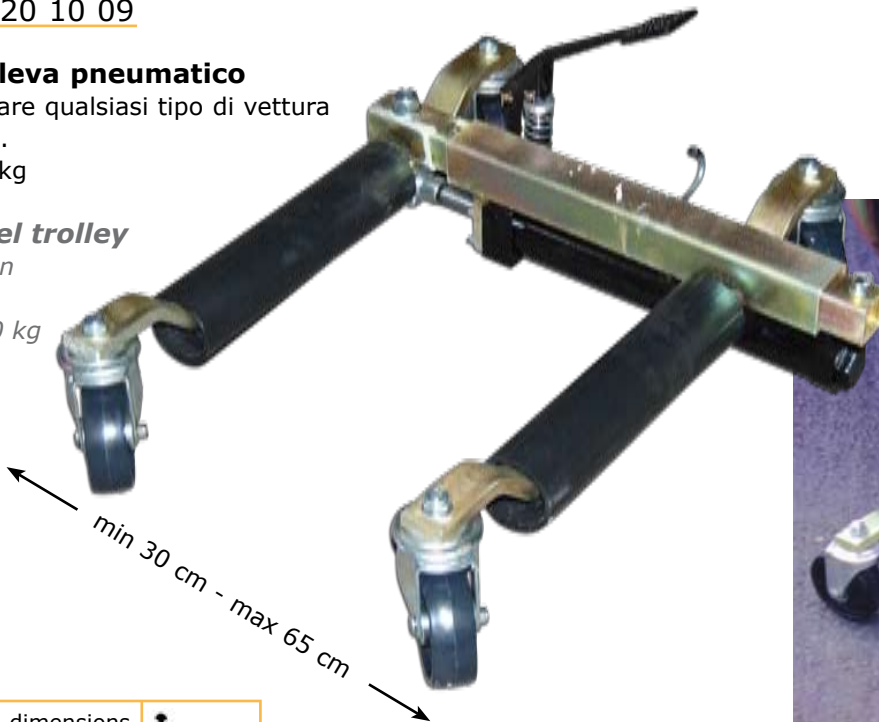

cod. 14 00 20 10 09

**Carrello solleva pneumatico**  
per movimentare qualsiasi tipo di vettura  
in spazi ridotti.  
> Portata 600 kg

**Lifting wheel trolley**  
to move cars in  
small areas.  
> Capacity 600 kg

Packing dimensions  
cm 23 x 62 x 67 kg 10

ø ruota 100 mm  
PORTATA MAX  
2400 kg

ø wheel 100 mm  
CAPACITY MAX  
2400 kg

Packing dimensions  
cm 66 x 35 x 16 kg 11

cod. 12 20 10 10 81

Carrello sottovettura per SUV e camioncini

Wheel cradle for SUV and vans

MADE IN MONALDI  
ITALY

cod. 12 20 10 10 82

Carrello telescopico per SUV e camioncini

Telescopic trolley for SUV and vans

min 115 cm  
max 186 cm

ø ruota 200 mm  
con supporto extrapesante e cuscinetto a sfera  
PORTATA MAX 3800 kg

ø wheel 200 mm  
with extra-strong support and ball bearing  
CAPACITY MAX 3800 kg

kg 31

Packing dimensions  
cm 130 x 60 x h 50